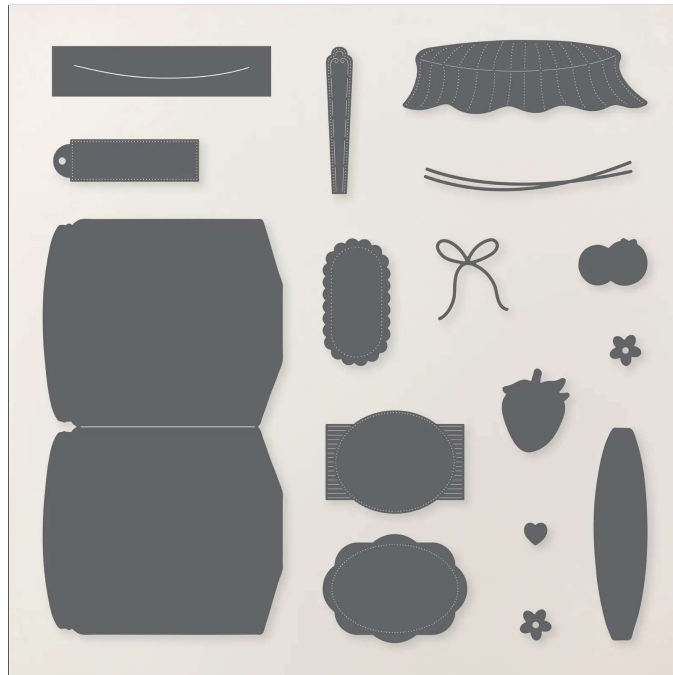

#Tools

Filled with Sweetness Dies

#StampinCut&Emboss #Tools #Dies

Set of 16 dies Largest die: 4-3/8" x 7-3/8" (11.1 x 18.7 cm)

Online Exclusive March 2026

Filled with Sweetness Dies 167474

French: Poinçons Le Plein De Glucose

Cut to fit your case: Standard Case: 5/8" spine, 5 1/8" front, 7" length
 New Stamp & Die Envelopes 5 1/4" front, 8 7/8" length

Standard